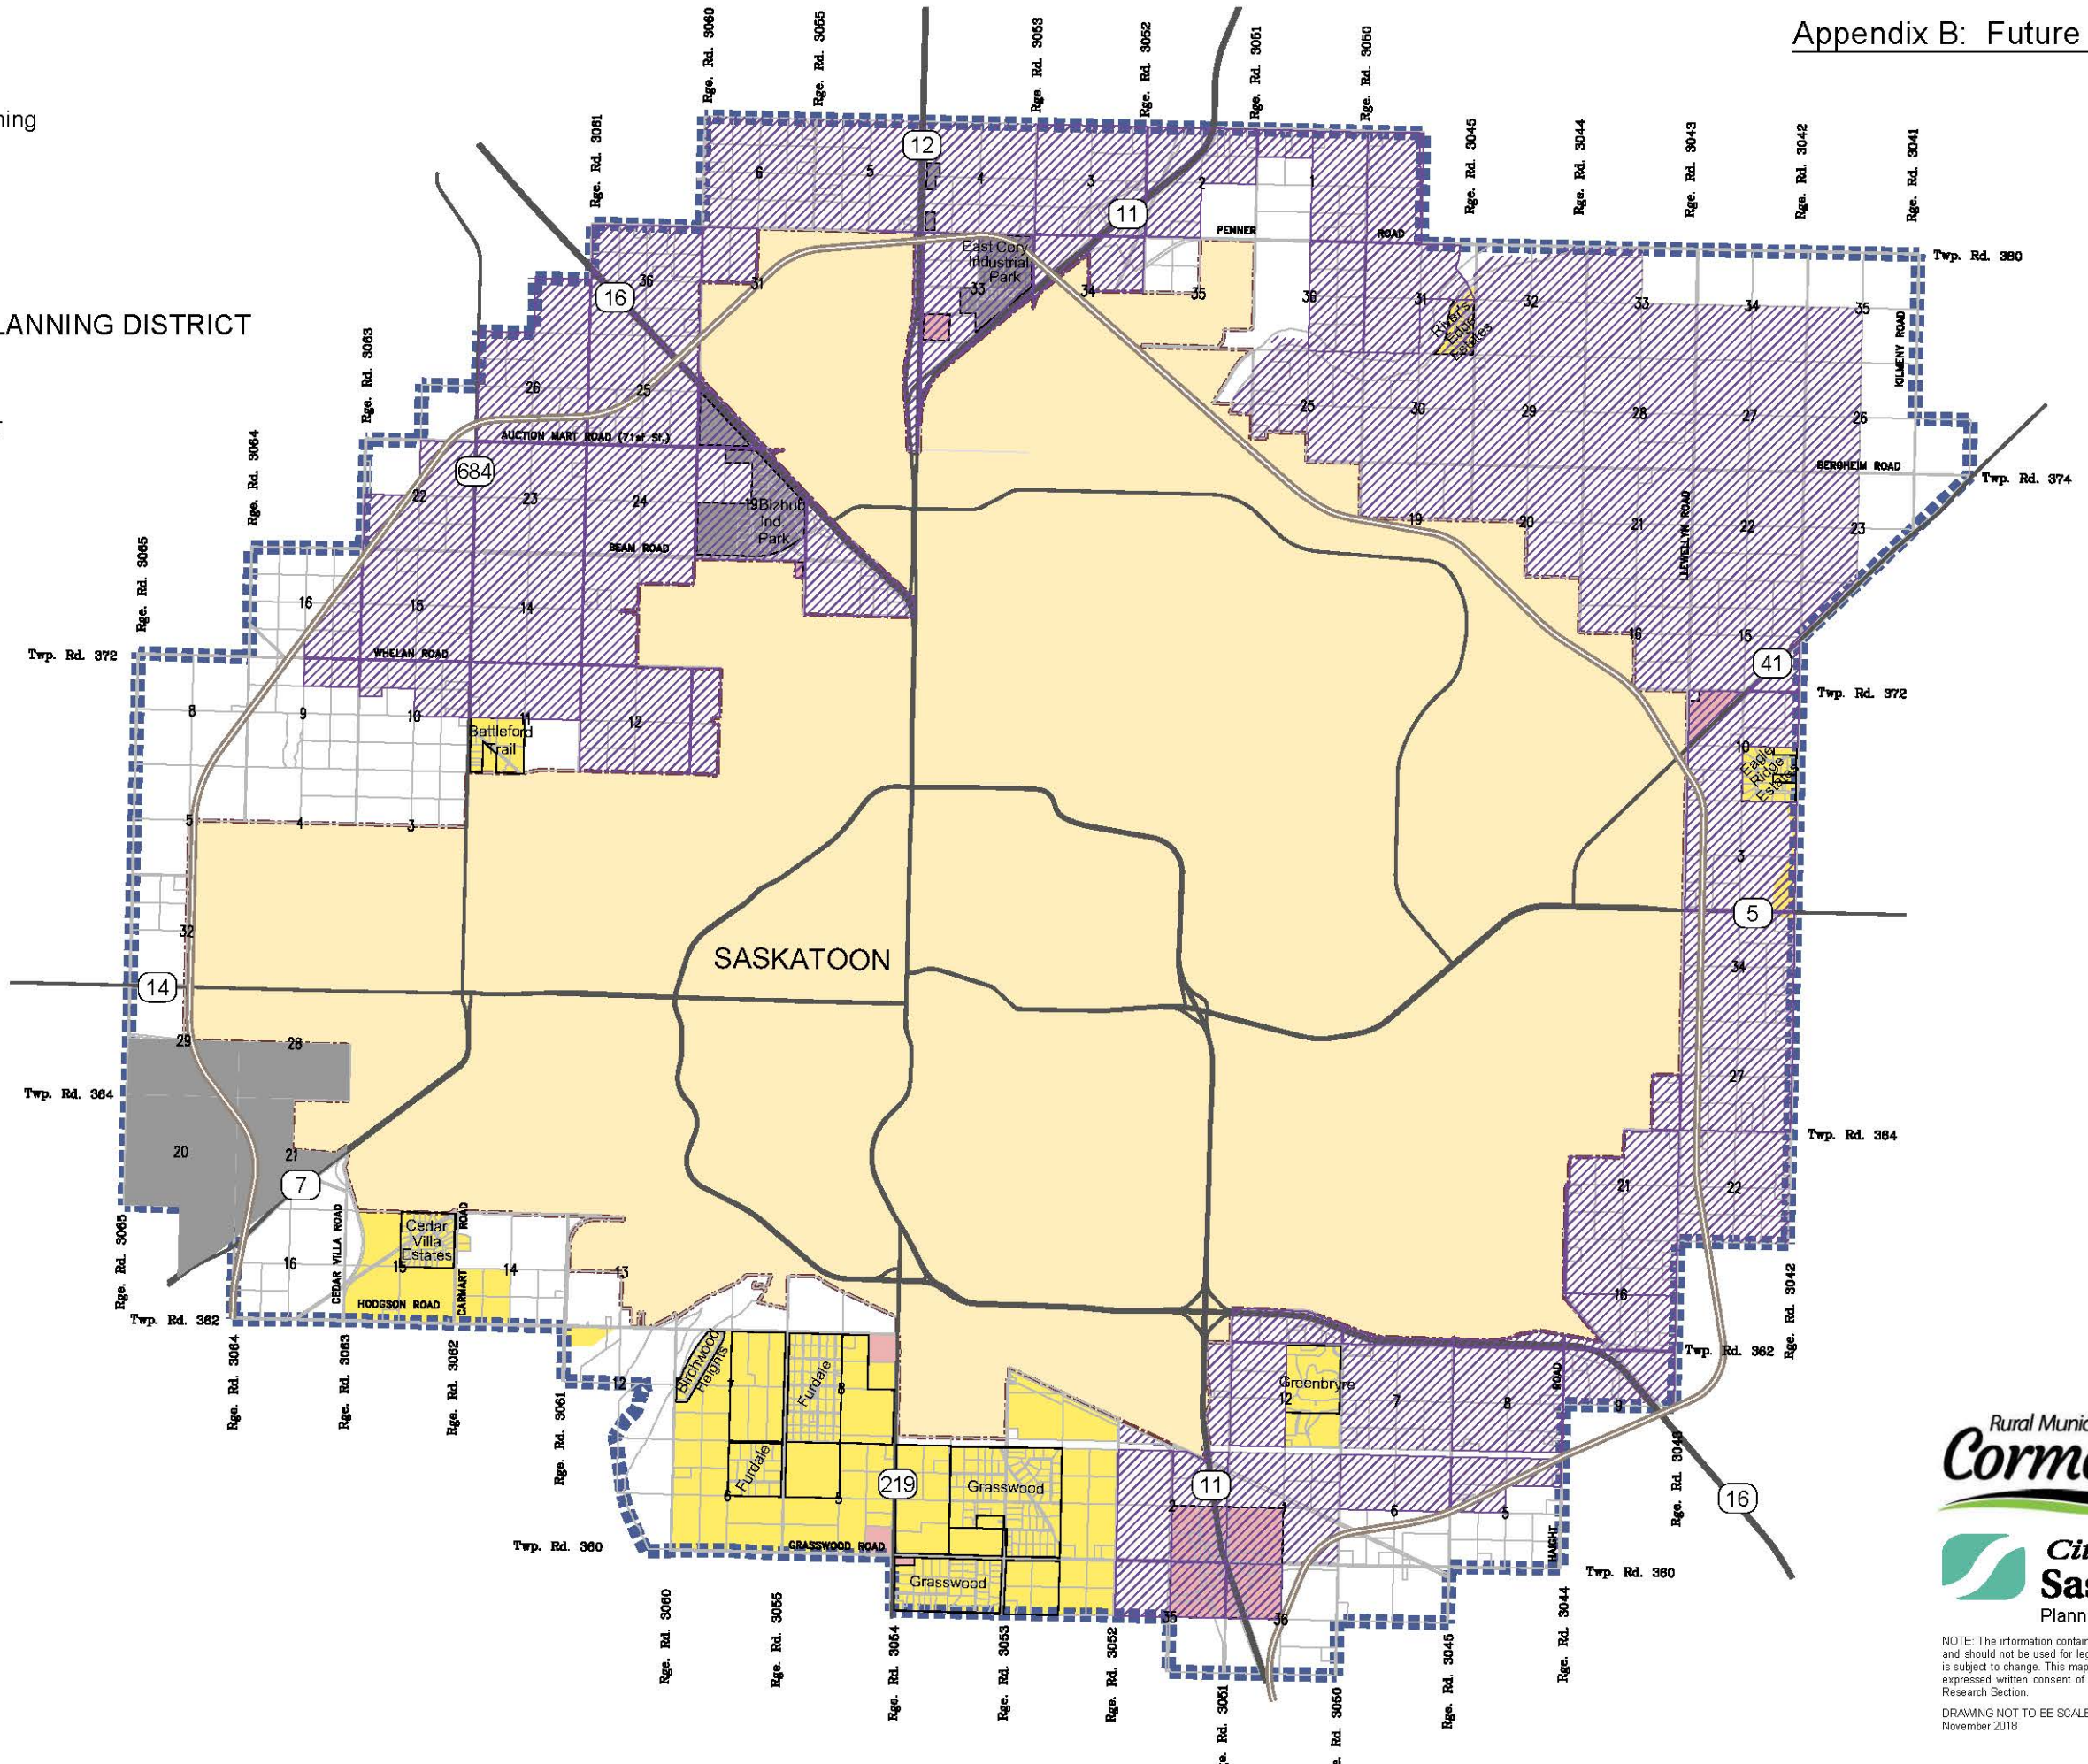

-  Corman Park - Saskatoon Planning District Boundary
-  Saskatoon Freeway Alignment
-  City of Saskatoon Boundary

**CORMAN PARK SASKATOON PLANNING DISTRICT
Future Land Use Map**

-  Saskatoon Future Growth Sector
-  Residential Areas
-  Commercial Areas
-  Industrial Areas

NOTE: The information contained on this map is for reference only and should not be used for legal purposes. All proposed line work is subject to change. This map may not be reproduced without the expressed written consent of the Regional Planning, Mapping & Research Section.
DRAWING NOT TO BE SCALED
November 2018